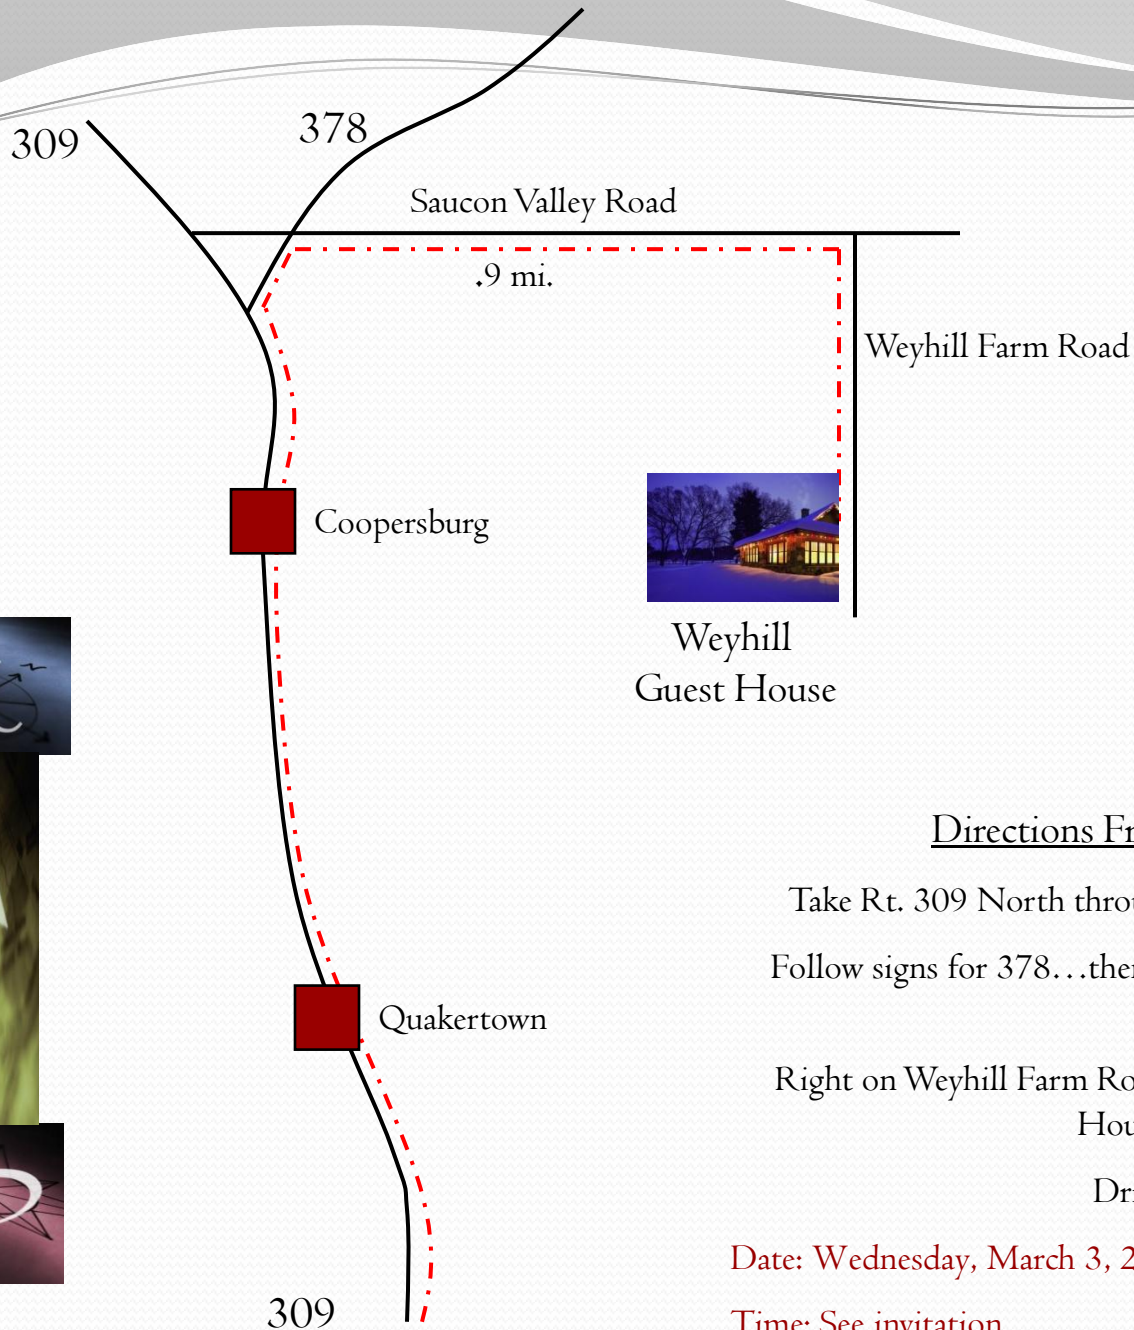

EIWA...Send-off

Directions From Montgomeryville

Take Rt. 309 North through Quakertown and Coopersburg.
Follow signs for 378...then right on Saucon Valley Road for .9 miles.

Right on Weyhill Farm Road...Follow signs for Weyhill Guest House...on right.

Drive Carefully.

Date: Wednesday, March 3, 2010

Time: See invitation